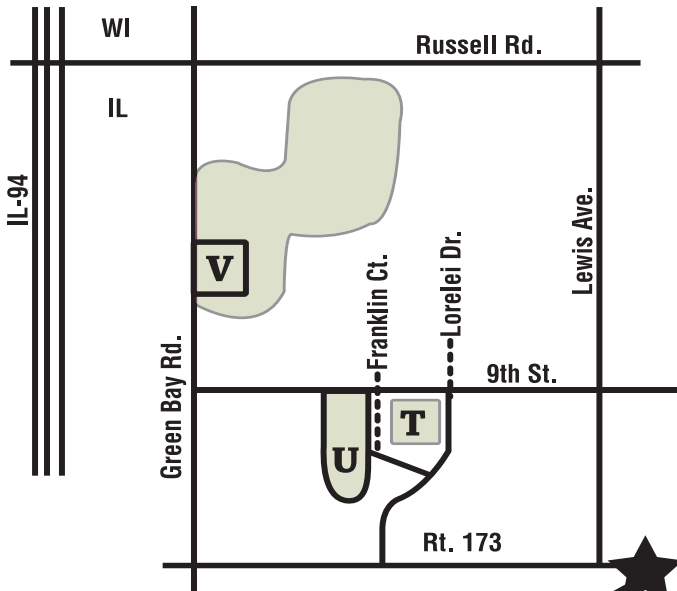

Park Locations and Amenities

	Total Acreage	Administrative Office	Baseball/Softball Diamonds	Basketball Courts	Bike Trails	Fishing Pond	Fitness Center	Golf Course 9 Hole	Golf Course 18 Hole	Gymnasium	Horseshoes/Bocce	Nature Area	Picnic Area	Playground	Pro-Shop	Rest Rooms	Swimming Pool	Tennis Courts	Water Slides
A - Leisure Center		●								●						●			
B - Port Shiloh																●	●		●
C - Shiloh Park	132		●	●	●						●		●	●		●		●	
D - Shiloh Center																●			
E - Shiloh Park Golf Course	60							●							●				
F - Beulah Park	80				●						●		●	●					
G - Edina Park	54		●	●	●	●							●	●				●	
H - Hermon Park	17.5		●	●	●	●							●	●				●	
H - Hermon Park Center							●			●						●			●
I - David Park	25.7		●	●										●					
J - Sharon Park	4				●														
K - Ophir Park	4.5													●				●	
L - Elizabeth Park	2.5													●				●	
M - Joanna Park	4.5		●	●									●	●				●	
N - Hebron Park	.7			●										●					
O - Aaron Park	.5													●					
P - Daniel Park	.5			●										●					
R - Carmel Park	14				●									●					
S - Hosah Park																			
T - Timothy	1.5													●					
U - Jordan Park	16			●	●									●		●		●	
V - Shepherd's Crook Golf Course	150							●							●				
Salem Blvd.	10.5													●					