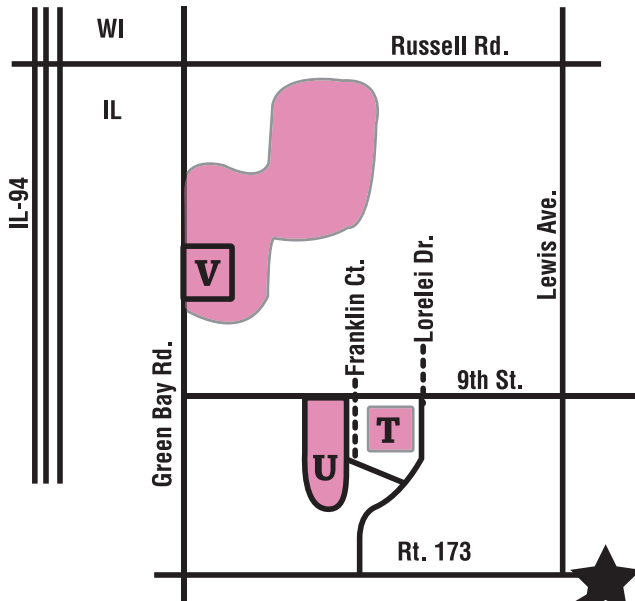

Park Locations and Amenities

	Total Acreage	Administrative Office	Baseball/Softball Diamonds	Basketball Courts	Bike Trails	Fishing Pond	Fitness Center	Golf Course 9 Hole	Golf Course 18 Hole	Gymnasium	Horseshoes/Bocce	Nature Area	Picnic Area	Playground	Pro-Shop	Rest Rooms	Swimming Pool	Tennis Courts	Water Slides
A - Leisure Center		●							●							●			
B - Port Shiloh																●	●		●
C - Shiloh Park	132	●	●	●							●		●	●		●		●	
D - Shiloh Center																●			
E - Shiloh Park Golf Course	60						●								●				
F - Beulah Park	80				●						●			●					
G - Edina Park	54	●	●	●	●								●	●				●	
H - Hermon Park	17.5	●	●	●	●								●	●				●	
H - Hermon Park Center							●			●						●			
I - David Park	25.7	●	●											●					
J - Sharon Park	4			●								●							
K - Ophir Park	4.5													●				●	
L - Elizabeth Park	2.5													●				●	
M - Joanna Park	4.5	●	●									●	●	●				●	
N - Hebron Park	.7		●										●	●				●	
O - Aaron Park	.5												●	●				●	
P - Daniel Park	.5		●										●	●				●	
R - Carmel Park	14			●									●	●				●	
S - Hosah Park				●							●	●						●	
T - Timothy	1.5													●					
U - Jordan Park	16		●	●									●	●		●		●	
V - Shepherd's Crook Golf Course	150							●							●				
Salem Blvd.	10.5												●						