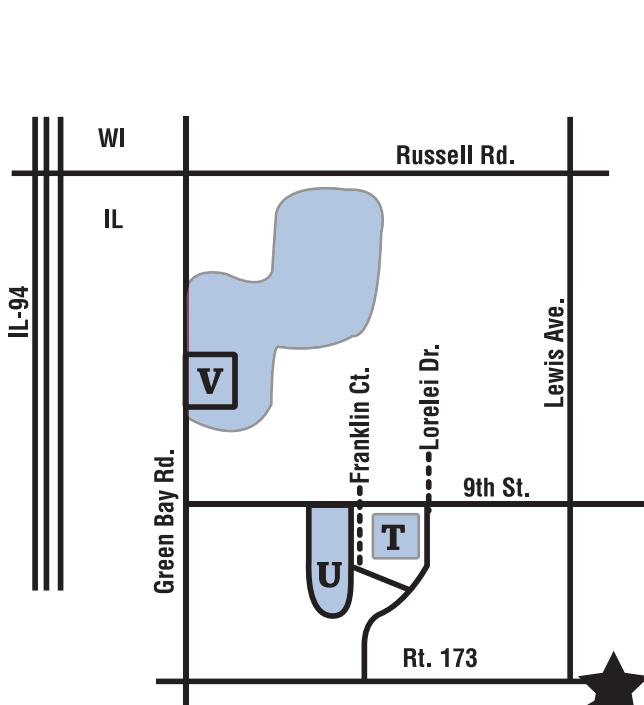

Park Locations and Amenities

	Total Acreage	Administrative Office	Baseball/Softball Diamonds	Basketball Courts	Bike Trails	Fishing Pond	Fitness Center	Golf Course 9 Hole	Golf Course 18 Hole	Gymnasium	Horseshoes/Bocce	Nature Area	Picnic Area	Playground	Pro-Shop	Rest Rooms	Swimming Pool	Tennis Courts	Water Slides
A - Leisure Center		●							●							●			
B - Port Shiloh																●	●		●
C - Shiloh Park	132	●	●	●						●		●	●			●		●	
D - Shiloh Center																●			
E - Shiloh Park Golf Course	60						●								●				
F - Beulah Park	80				●						●		●						
G - Edina Park	54	●	●	●	●							●	●	●				●	
H - Hermon Park	17.5	●	●	●	●							●	●	●				●	
H - Hermon Park Center						●			●							●			
I - David Park	25.7	●	●											●					
J - Sharon Park	4				●														
K - Ophir Park	4.5										●			●					●
L - Elizabeth Park	2.5													●					●
M - Joanna Park	4.5	●	●									●	●	●					●
N - Hebron Park	.7		●											●					●
O - Aaron Park	.5													●					
P - Daniel Park	.5		●											●					
R - Carmel Park	14				●									●					
S - Hosah Park					●						●	●							
T - Timothy	1.5													●					
U - Jordan Park	16		●	●								●	●			●		●	
V - Shepherd's Crook Golf Course	150							●							●				
Salem Blvd.	10.5													●					